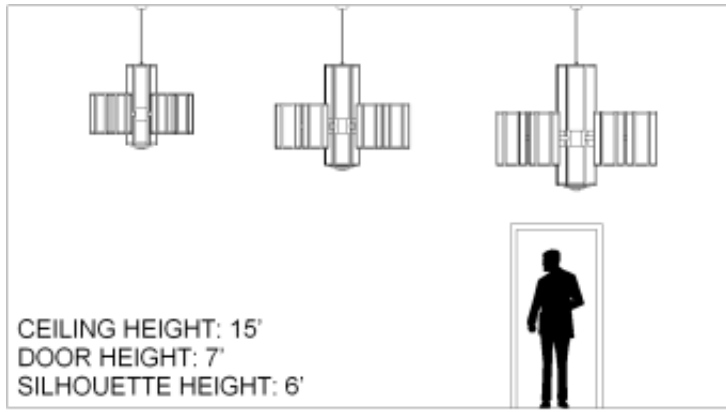

Lancaster Series 6 Arm Satellite Pendant

SAMPLE CATALOG NUMBER

Model Number - Lamping Code - Finish - Hanging - Diffuser - Options

Model	Lamping Options				
Model Number	Lamping Code	Body Lamping	Body2 Lamping	Satellite Lamping	Satellite Lamping
LC4836A	ADQ	4-F39BX (156W)		12-F39BX (468W)	
	EIB	2-F32TBX (77W) 3-60W-A19 (180W) 2-60W-A19 (120W)		12-60W-A19 (720W)	
LC6045A	ADS	4-F40BX (164W)		12-F39BX (468W)	
	EIC	2-F32TBX (77W) 6-60W-A19 (360W) 3-60W-A19 (180W)		12-60W-A19 (720W)	
LC7254A	EIZ	6,300lm LED (47W)	3,100lm LED (24W)	38,100lm LED (281W)	18,000lm LED (130W)
	ADU	6-F40BX (245W)		12-F40BX (490W)	
	EID	2-F32TBX (77W) 9-60W-A19 (540W) 3-60W-A19 (180W)		12-60W-A19 (720W)	

Scale

Abbreviation Key

Dimensions

W	Width
HT	Height
OAH	OverAll Height
X	X-Dimension
Y	Y-Dimension

PRODUCT FEATURES

- Fabricated and welded metal housing
- Powder coated metallic finish
- UV stable, white acrylic diffuser (Standard)
- Optional specialty diffuser materials available
- Energy efficient LED or fluorescent lamping
- Wired for three circuit operation (Body Lamping/Down Lamping/Satellite Lamping)
- High power factor electronic ballast or LED driver
- Optional dimming ballast 120V or 277V (LED or fluorescent lamping)
- Fixture may be Chain or Stem hung (extra length may be added, specify OAH) (OAH - Over All Height - is the length from the ceiling to the bottom of the fixture.)
- Mounts to standard 4" octagonal electrical junction box (by others), Box requires additional structural support (by others)
- For slopes greater than 35 degrees (from horizontal) order steep pitch adapter (Stem only)
- UL / cUL or ETL / cETL listed
- Contact Us for more lamping options.