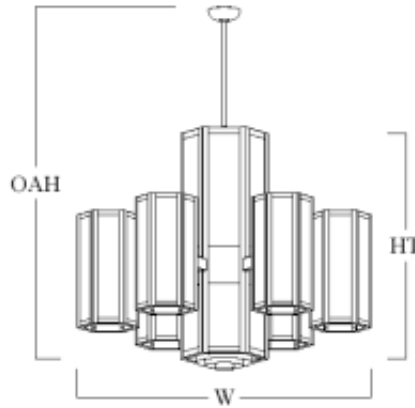

Lancaster Series 6 Arm Satellite Pendant

SAMPLE CATALOG NUMBER

Model Number - Lamping Code - Finish - Hanging - Diffuser - Options

Model	Lamping Options				
Model Number	Lamping Code	Body Lamping	Body2 Lamping	Satellite Lamping	Satellite Lamping
LC4836A	ADQ	4-F39BX (156W)		12-F39BX (468W)	
	EIB	2-F32TBX (77W) 3-60W-A19 (180W) 2-60W-A19 (120W)		12-60W-A19 (720W)	
LC6045A	ADS	4-F40BX (164W)		12-F39BX (468W)	
	EIC	2-F32TBX (77W) 6-60W-A19 (360W) 3-60W-A19 (180W)		12-60W-A19 (720W)	
LC7254A	EIZ	6,300lm LED (47W)	3,100lm LED (24W)	38,100lm LED (281W)	18,000lm LED (130W)
	ADU	6-F40BX (245W)		12-F40BX (490W)	
	EID	2-F32TBX (77W) 9-60W-A19 (540W) 3-60W-A19 (180W)		12-60W-A19 (720W)	

Scale

Abbreviation Key

Dimensions

W	Width
HT	Height
OAH	OverAll Height
X	X-Dimension
Y	Y-Dimension

PRODUCT FEATURES

- Fabricated and welded metal housing
- Powder coated metallic finish
- UV stable, white acrylic diffuser (Standard)
- Optional specialty diffuser materials available
- Energy efficient LED or fluorescent lamping
- Wired for three circuit operation (Body Lamping/Down Lamping/Satellite Lamping)
- High power factor electronic ballast or LED driver
- Optional dimming ballast 120V or 277V (LED or fluorescent lamping)
- Fixture may be Chain or Stem hung (extra length may be added, specify OAH) (OAH - Over All Height - is the length from the ceiling to the bottom of the fixture.)
- Mounts to standard 4" octagonal electrical junction box (by others), Box requires additional structural support (by others)
- For slopes greater than 35 degrees (from horizontal) order steep pitch adapter (Stem only)
- UL / cUL or ETL / cETL listed
- Contact Us for more lamping options.

Lamp Descriptions

60W-A19	Medium Base, 60W Max, Incandescent or LED
26W PAR38 LED	18W A21 LED
F39BX	39W high lumen biax, 4-PIN 2G11 base
F40BX	40W high lumen biax, 4-PIN 2G11 base
F32TBX	32W triple biax, 4-PIN GX24q-3 base
F70QBX	70W quad biax, 4-PIN GX24q-6 base
LED	3000 Kelvin Warm White LED