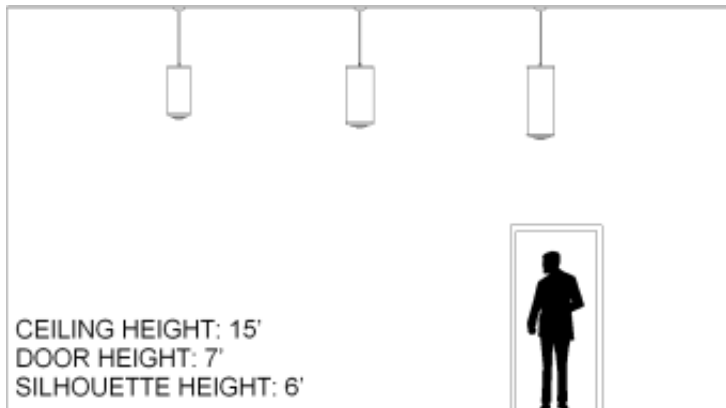

DOS	14,500lm LED (86W)	12,500lm LED (85W)	2	PC	WT CT	AD	DAC CDA	ST CH SM SP	SQ	D1 D2* D3 LOGO SIL
DMF	23,100lm LED (146W)	12,500lm LED (85W)	2	PC	WT CT	AD	DAC CDA	ST CH SM SP	SQ	D1 D2* D3 LOGO SIL
DKO	29,500lm LED (192W)	12,500lm LED (85W)	2	PC	WT CT	AD	DAC CDA	ST CH SM SP	SQ	D1 D2* D3 LOGO SIL
FIZ	6-60W A19 (360W)	1-100W PAR38 (100W)	2	PC	WT CT	AD	DAC CDA	ST CH SM SP	SQ	LOGO SIL
WR1236L	GKG	10,800lm LED (66W)	1	PC	WT CT	AD	DAC CDA	ST CH SM SP	SQ	D1 LOGO SIL
• W 14 • HT 39 • OAH 96 (OverAll Height)	GDZ	15,400lm LED (93W)	2	PC	WT CT	AD	DAC CDA	ST CH SM SP	SQ	D1 LOGO SIL
	GEF	17,900lm LED (113W)	2	PC	WT CT	AD	DAC CDA	ST CH SM SP	SQ	D1 LOGO SIL
	GES	24,900lm LED (159W)	2	PC	WT CT	AD	DAC CDA	ST CH SM SP	SQ	D1 LOGO SIL
	GEV	33,800lm LED (231W)	2	PC	WT CT	AD	DAC CDA	ST CH SM SP	SQ	D1 LOGO SIL
	GIX	9-60W A19 (540W)	2	PC	WT CT	AD	DAC CDA	ST CH SM SP	SQ	LOGO SIL

SAMPLE CATALOG NUMBER

Model Number - Lamping Code - Finish - Mounting - Diffuser - Options

Scale

PRODUCT FEATURES

- Fabricated and welded metal housing
- Powder coated metallic finish
- Stained Solid Red Oak Wood Trim
- UV stable, white acrylic cylinder diffuser (Standard)
- Optional specialty diffuser materials available
- Energy efficient LED lamping
- High power factor electronic LED driver
- Wired for dual circuit operation, Body Lamping and Down Lamping
- Standard LED CCT is 3000 Kelvin - contact us for alternate color temperature availability
- Standard LED CRI is 80 - contact us for alternate CRI availability
- Incandescent lamping is Triac or ELV dimmable - consult lamp and dimmer manufacturer for compatibility.
- Standard LED dimming is 0-10v

Abbreviation Key

Lamps

1. 60W A19 Medium Base, 60W Max, Incandescent or LED
   100W PAR38 Medium Base, 100W Max, Incandescent or LED

Finish Types

1. PC Powder Coat

Finish Accent Types

1. WT Wood Trim
   CT Custom Trim

Diffuser Types

1. AD Standard Acrylic Diffuser

Diffuser Accent Types

1. DAC Diffuser Accent Color
   CDA Custom Diffuser Accent

Mountings

1. ST Stem