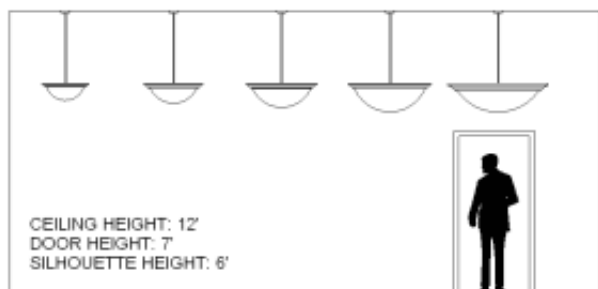

Scale

Abbreviation Key

Dimensions

W	Width
HT	Height
OAH	OverAll Height

Lamp Descriptions

100W-A21 Medium Base, 100W Max, Incandesent or LED