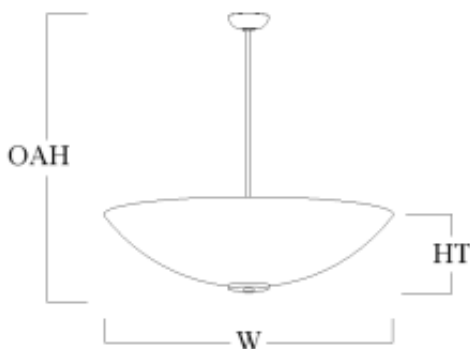

## San Francisco Series Pendant

SAMPLE CATALOG NUMBER  
Model Number - Lamping Code - Finish - Hanging - Diffuser - Options

Model	Lamping Options									
Model Number	Lamping Code	Body Lamping	Voltage	Circuit	Finish	Hanging	Diffuser	Options	Dimensions	
SF2409L	BED	3-100W-A21 (300W)	120	1	PC	SS MS AS RS CS	AD FA	DM FD	W 24" HT 9" OAH 3'	
SF3010L	DOL EBN BEG	9,600lm LED (72W) 15,300lm LED (119W) 3-100W-A21 (300W)	120/277 120/277 120	1 1 1	PC	SS MS AS RS CS	AD FA	DM FD	W 30" HT 10" OAH 4'	
SF3612L	DON DVF BEJ	9,600lm LED (71W) 16,400lm LED (130W) 6-100W-A21 (600W)	120/277 120/277 120	1 1 1	PC	SS MS AS RS CS	AD FA	DM FD	W 36" HT 12" OAH 5'	
SF4214L	EBO EBP BEO EFH	14,400lm LED (108W) 28,800lm LED (238W) 6-50W LED Med. Base (300W) 12-25W LED Med. Base (300W)	120/277 120/277 120 120	1 1 1 1	PC	SS MS AS RS CS	AD FA	DM FD	W 42" HT 14" OAH 6'	
SF5318L	EBQ EBR BET	16,100lm LED (119W) 28,900lm LED (216W) 6-200W-A21 (1200W)	120/277 120/277 120	1 1 1	PC	SS MS AS RS CS	AD FA	DM FD	W 53" HT 18" OAH 6'	

### Scale

#### Dimensions

W	Width
HT	Height
OAH	OverAll Height