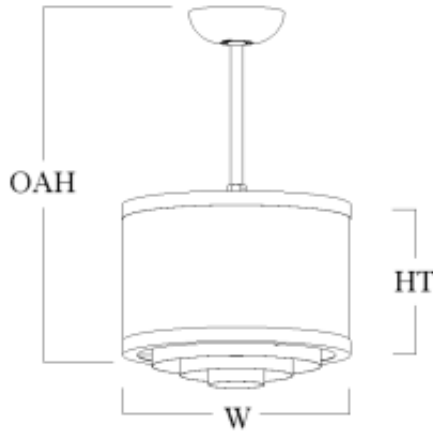

Riverside Series Short Pendant

Model Number	Lamping Code	Body Lamping	Circuit	Finish	Diffuser	Diffuser Accent	Mounting	Louver	Options
RS1007P	AHK	2-100W A21 (200W)	1	PC	WA	DAC CDA	ST CH SM SP	SQ	LOGO SIL
<ul style="list-style-type: none"> • W 11 • HT 7 • OAH 48 (OverAll Height) 									
RS1208P	GGQ	5,400lm LED (33W)	1	PC	WA	DAC CDA	ST CH SM SP	SQ	D1 D2* LOGO SIL
<ul style="list-style-type: none"> • W 13 • HT 8 • OAH 48 (OverAll Height) 									
	AHM	3-100W A21 (300W)	1	PC	WA	DAC CDA	ST CH SM SP	SQ	LOGO SIL

SAMPLE CATALOG NUMBER

Model Number - Lamping Code - Finish - Mounting - Diffuser - Options

Scale

Abbreviation Key

Lamps

100W A21 Medium Base, 100W Max, Incandesent or LED

Finish Types

PC Powder Coat

- Fabricated and welded metal housing
- Powder coated metallic finish

- UV stable, white acrylic cylinder diffuser (Standard)
- Optional specialty diffuser materials available
- Energy efficient LED lamping
- High power factor electronic LED driver
- Wired for dual circuit operation, Body Lamping and Down Lamping
- Standard LED CCT is 3000 Kelvin - contact us for alternate color temperature availability
- Standard LED CRI is 80 - contact us for alternate CRI availability
- Incandescent lamping is Triac or ELV dimmable - consult lamp and dimmer manufacturer for compatibility.
- Standard LED dimming is 0-10v
- Optional line voltage (Triac or ELV) LED dimming is available - consult for compatibility
- Fixture is Chain or Stem hung (extra length may be added, specify OAH) (OAH - Over All Height - is the length from the ceiling to the bottom of the fixture.)
- Mounts to standard electrical junction box (by others), Box may require additional structural support (by others)
- For slopes greater than 35 degrees (from horizontal) order steep pitch adapter (Stem only)
- UL / cUL or ETL / cETL listed
- Contact Us for more lamping options.