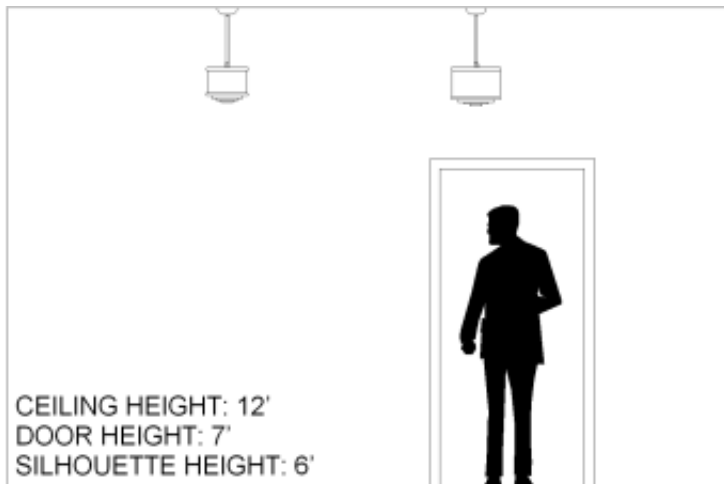

Riverside Series Short Pendant

Model Number	Lamping Code	Body Lamping	Circuit	Finish	Diffuser	Diffuser Accent	Mounting	Louver	Options
RS1007P	AHK	2-100W A21 (200W)	1	PC	WA	DAC CDA	ST CH SM SP	SQ	LOGO SIL
<ul style="list-style-type: none"> • W 11 • HT 7 • OAH 48 (OverAll Height) 									
RS1208P	GGQ	5,400lm LED (33W)	1	PC	WA	DAC CDA	ST CH SM SP	SQ	D1 D2* LOGO SIL
<ul style="list-style-type: none"> • W 13 • HT 8 • OAH 48 (OverAll Height) 									
	AHM	3-100W A21 (300W)	1	PC	WA	DAC CDA	ST CH SM SP	SQ	LOGO SIL

SAMPLE CATALOG NUMBER

Model Number - Lamping Code - Finish - Mounting - Diffuser - Options

Scale

Abbreviation Key

Lamps

100W A21 Medium Base, 100W Max, Incandesent or LED

Finish Types

PC Powder Coat