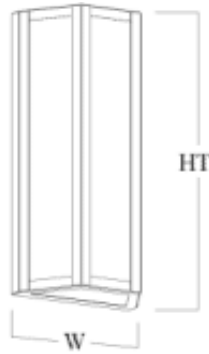

## Norwich Series Wall Sconce

Model Number	Lamping Code	Body Lamping	Circuit	Finish	Diffuser	Mounting	Options
<b>NW0816S</b>  • W 8 • HT 20 • EXT 4	DYP	1,000lm LED (6W)	1	PC	AD AG	WM	BD BL D1
	DYQ	2,300lm LED (13W)	1	PC	AD AG	WM	BD BL D1
	ANG	1-60W A19 (60W)	1	PC	AD AG	WM	BL BD
<b>NW1020S</b>  • W 10 • HT 25 • EXT 5	DYR	2,300lm LED (13W)	1	PC	AD AG	WM	BD BL D1
	DYS	3,800lm LED (23W)	1	PC	AD AG	WM	BD BL D1
	ANI	2-100W A21 (200W)	1	PC	AD AG	WM	BL BD
<b>NW1224S</b>  • W 12 • HT 29 • EXT 6	FEF	6,300lm LED (39W)	1	PC	AD AG	WM	BD BL D1
	FEG	7,100lm LED (45W)	1	PC	AD AG	WM	BD BL D1
	FEE	3-100W A21 (300W)	1	PC	AD AG	WM	BL BD
<b>NW1426S</b>  • W 14 • HT 32 • EXT 7	DYV	6,300lm LED (39W)	1	PC	AD AG	WM	BD BL D1
	DDX	8,200lm LED (53W)	1	PC	AD AG	WM	BD BL D1
	ANN	3-100W A21 (300W)	1	PC	AD AG	WM	BL BD

SAMPLE CATALOG NUMBER

**Model Number - Lamping Code - Finish - Mounting - Diffuser - Options**

Scale

Abbreviation Key

Dimensions

W	Width
HT	Height
EXT	Extension