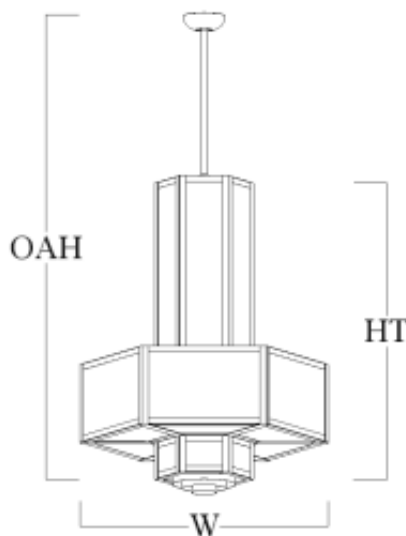

Lafayette Series 3 Tier Large Pendant

SAMPLE CATALOG NUMBER
Model Number - Lamping Code - Finish - Hanging - Diffuser - Options

Model	Lamping Options													
Model Number	Lamping Code	Body Lamping	Body2 Lamping	Gallery Lamping	Down Lamping	Gallery Down Lamping	Voltage	Circuit	Finish	Louver	Hanging	Diffuser	Options	Dimension
LF3036H	ADC	3-100W-A21 (300W)		6-150W-A21 (900W)	1-300W-R40 (300W)		120	3	PC	CR	CH SS	AD AG	DM LOGO SBL	W HT OAH
LF3642H	DVO DIO	12,700lm LED (83W) 6-100W-A21 (600W)	2,600lm LED (16W)	28,400lm LED (220W) 6-200W-A21 (1200W)	7,000lm LED (53W) 1-300W-R40 (300W)		120/277 120	2 3	PC	CR	CH SS	AD AG	DM LOGO SBL	W HT OAH
LF4249H	EAU DIP	12,700lm LED (83W) 6-100W-A21 (600W)	2,600lm LED (16W)	28,400lm LED (220W) 6-300W-PS25 (1800W)	12,000lm LED (100W) 1-300W-R40 (300W)		120/277 120	2 4	PC	CR	CH SS	AD AG	DM LOGO SBL	W HT OAH
LF4862H	EIM EIP	12,700lm LED (83W) 6-100W-A21 (600W)	2,600lm LED (16W)	28,400lm LED (220W) 6-300W-PS25 (1800W)	12,000lm LED (100W) 1-300W-R40 (300W)		120/277 120	2 3	PC	CR	CH SS	AD AG	DM LOGO SBL	W HT OAH
LF5460H	DVR EIN	23,500lm LED (142W) 6-100W-A21 (600W)	4,600lm LED (32W)	32,900lm LED (256W) 6-300W-PS25 (1800W)	12,000lm LED (100W) 1-300W-R40 (300W)	42,000lm LED (317W)	120/277 120	2 3	PC	CR	CH SS	AD AG	DM LOGO SBL	W HT OAH

Scale

Abbreviation Key

Dimensions

- W Width
- HT Height
- OAH OverAll Height

Lamp Descriptions

- 100W-A21 Medium Base, 100W Max, Incandesent or LED
- 150W-A21 150W A21, medium base
- 200W-A21 200W A21, medium base
- 300W-R40 300W R40, medium base