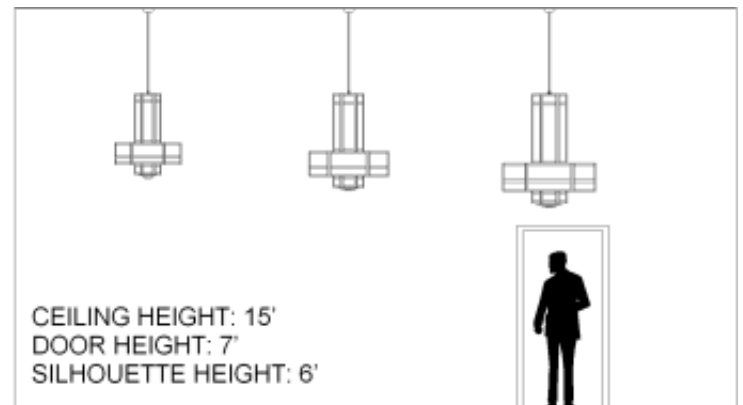

Lafayette Series 3 Tier Large Pendant

SAMPLE CATALOG NUMBER
Model Number - Lamping Code - Finish - Hanging - Diffuser - Options

Model	Lamping Options													
Model Number	Lamping Code	Body Lamping	Body2 Lamping	Gallery Lamping	Down Lamping	Gallery Down Lamping	Voltage	Circuit	Finish	Louver	Hanging	Diffuser	Options	Dimension
LF3036H	ADC	3-100W-A21 (300W)		6-150W-A21 (900W)	1-300W-R40 (300W)		120	3	PC	CR	CH SS	AD AG	DM LOGO SBL	W HT OAH
LF3642H	DVO DIO	12,700lm LED (83W) 6-100W-A21 (600W)	2,600lm LED (16W)	28,400lm LED (220W) 6-200W-A21 (1200W)	7,000lm LED (53W) 1-300W-R40 (300W)		120/277 120	2 3	PC	CR	CH SS	AD AG	DM LOGO SBL	W HT OAH
LF4249H	EAU DIP	12,700lm LED (83W) 6-100W-A21 (600W)	2,600lm LED (16W)	28,400lm LED (220W) 6-300W-PS25 (1800W)	12,000lm LED (100W) 1-300W-R40 (300W)		120/277 120	2 4	PC	CR	CH SS	AD AG	DM LOGO SBL	W HT OAH
LF4862H	EIM EIP	12,700lm LED (83W) 6-100W-A21 (600W)	2,600lm LED (16W)	28,400lm LED (220W) 6-300W-PS25 (1800W)	12,000lm LED (100W) 1-300W-R40 (300W)		120/277 120	2 3	PC	CR	CH SS	AD AG	DM LOGO SBL	W HT OAH
LF5460H	DVR EIN	23,500lm LED (142W) 6-100W-A21 (600W)	4,600lm LED (32W)	32,900lm LED (256W) 6-300W-PS25 (1800W)	12,000lm LED (100W) 1-300W-R40 (300W)	42,000lm LED (317W)	120/277 120	2 3	PC	CR	CH SS	AD AG	DM LOGO SBL	W HT OAH

Scale

Abbreviation Key

Dimensions

- W Width
- HT Height
- OAH OverAll Height

Lamp Descriptions

- 100W-A21 Medium Base, 100W Max, Incandesent or LED
- 150W-A21 150W A21, medium base
- 200W-A21 200W A21, medium base
- 300W-R40 300W R40, medium base