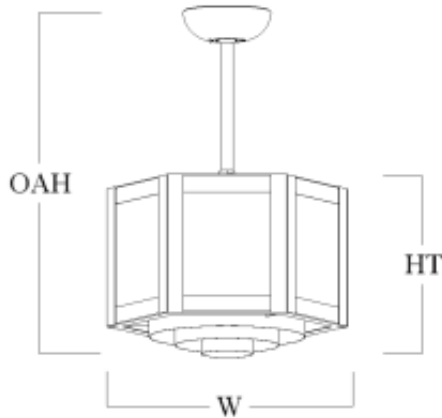

Jamestown Series Short Pendant

Model Number	Lamping Code	Body Lamping	Circuit	Finish	Diffuser	Mounting	Louver
JT1207P • W 12 • HT 9 • OAH 48 (OverAll Height)	ABL	2-100W A21 (200W)	1	PC	AD AG	ST CH SM SP	CR SQ
JT1408P • W 14 • HT 10 • OAH 48 (OverAll Height)	DTT	2,600lm LED (22W)	1	PC	AD AG	ST CH SM SP	CR SQ
	ABN	3-100W A21 (300W)	1	PC	AD AG	ST CH SM SP	CR SQ
JT1609P • W 16 • HT 11 • OAH 48 (OverAll Height)	DTU	3,800lm LED (31W)	1	PC	AD AG	ST CH SM SP	CR SQ
	ABP	3-100W A21 (300W)	1	PC	AD AG	ST CH SM SP	CR SQ
JT1811P • W 18 • HT 13 • OAH 48 (OverAll Height)	DTV	3,800lm LED (31W)	1	PC	AD AG	ST CH SM SP	CR SQ
	ABR	3-100W A21 (300W)	1	PC	AD AG	ST CH SM SP	CR SQ
JT2208P • W 22 • HT 8 • OAH 48 (OverAll Height)	ENE	8,500lm LED (53W)	1	PC	AD AG	ST CH SM SP	CR SQ
	ENF	13,900lm LED (106W)	1	PC	AD AG	ST CH SM SP	CR SQ

Scale

PRODUCT FEATURES

- Fabricated and welded metal housing
- Powder coated metallic finish
- UV stable, white acrylic diffuser (Standard)
- Optional specialty diffuser materials available
- Energy efficient LED or fluorescent lamping
- Wired for single circuit operation (Body Lamping)
- High power factor electronic ballast or LED driver
- Standard LED color temperature is 3000K with 80 CRI. Contact us for other color temperature or CRI options.
- Incandescent lamping is Triac or ELV dimmable - consult lamp and dimmer manufacturer for compatability.
- Optional dimming ballast 120V or 277V (LED or fluorescent lamping)
- Fixture may be Chain or Stem hung (extra length may be added, specify OAH) (OAH - Over All Height - is the length from the ceiling to the bottom of the fixture.)
- Mounts to standard 4" octagonal electrical junction box (by others)
- For slopes greater than 35 degrees (from horizontal) order steep pitch adapter (Stem only)
- UL / cUL or ETL / cETL listed
- Contact Us for more lamping options.