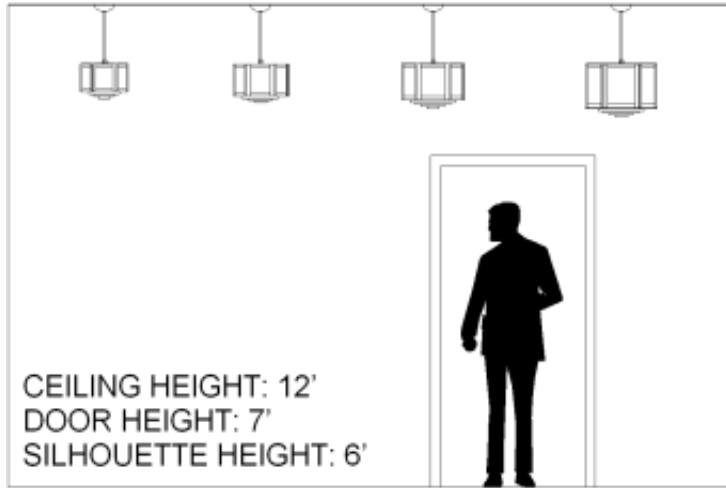

Jamestown Series Short Pendant

Model Number	Lamping Code	Body Lamping	Circuit	Finish	Diffuser	Mounting	Louver
JT1207P • W 12 • HT 9 • OAH 48 (OverAll Height)	ABL	2-100W A21 (200W)	1	PC	AD AG	ST CH SM SP	CR SQ
JT1408P • W 14 • HT 10 • OAH 48 (OverAll Height)	DTT	2,600lm LED (22W)	1	PC	AD AG	ST CH SM SP	CR SQ
	ABN	3-100W A21 (300W)	1	PC	AD AG	ST CH SM SP	CR SQ
JT1609P • W 16 • HT 11 • OAH 48 (OverAll Height)	DTU	3,800lm LED (31W)	1	PC	AD AG	ST CH SM SP	CR SQ
	ABP	3-100W A21 (300W)	1	PC	AD AG	ST CH SM SP	CR SQ
JT1811P • W 18 • HT 13 • OAH 48 (OverAll Height)	DTV	3,800lm LED (31W)	1	PC	AD AG	ST CH SM SP	CR SQ
	ABR	3-100W A21 (300W)	1	PC	AD AG	ST CH SM SP	CR SQ
JT2208P • W 22 • HT 8 • OAH 48 (OverAll Height)	ENE	8,500lm LED (53W)	1	PC	AD AG	ST CH SM SP	CR SQ
	ENF	13,900lm LED (106W)	1	PC	AD AG	ST CH SM SP	CR SQ

Scale

PRODUCT FEATURES

- Fabricated and welded metal housing
- Powder coated metallic finish
- UV stable, white acrylic diffuser (Standard)
- Optional specialty diffuser materials available
- Energy efficient LED or fluorescent lamping
- Wired for single circuit operation (Body Lamping)
- High power factor electronic ballast or LED driver
- Standard LED color temperature is 3000K with 80 CRI. Contact us for other color temperature or CRI options.
- Incandescent lamping is Triac or ELV dimmable - consult lamp and dimmer manufacturer for compatability.
- Optional dimming ballast 120V or 277V (LED or fluorescent lamping)
- Fixture may be Chain or Stem hung (extra length may be added, specify OAH) (OAH - Over All Height - is the length from the ceiling to the bottom of the fixture.)
- Mounts to standard 4" octagonal electrical junction box (by others)
- For slopes greater than 35 degrees (from horizontal) order steep pitch adapter (Stem only)
- UL / cUL or ETL / cETL listed
- Contact Us for more lamping options.