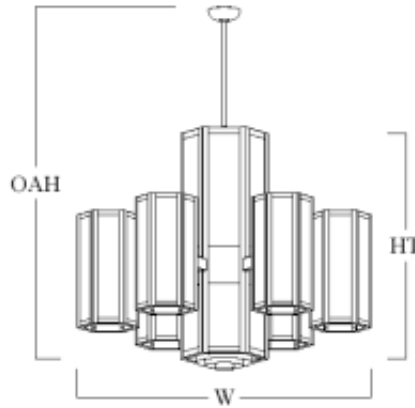

Jamestown Series 6-Arm Satellite Pendant

Model Number	Lamping Code	Body Lamping	Satellite Lamping	Down Lamping	Circuit	Finish	Diffuser	Mounting	Louver
JT4836A	EIB	0lm LED	12-60W A19 (720W)	1-26W PAR38 LED (26W)	3	PC	AD AG	ST CH SP	CR SQ
<ul style="list-style-type: none"> • W 48" • HT 36" • OAH 96" (OverAll Height) • X 1 @ 14"x36" • Y 6 @ 10"x20" 									
JT6045A	EIC	0lm LED	12-60W A19 (720W)	1-26W PAR38 LED (26W)	3	PC	AD AG	ST CH SP	CR SQ
<ul style="list-style-type: none"> • W 60" • HT 47" • OAH 120" (OverAll Height) • X 1 @ 16"x47" • Y 6 @ 12"x22" 									
JT7254A	EID	0lm LED	12-60W A19 (720W)	1-26W PAR38 LED (26W)	3	PC	AD AG	ST CH SP	CR SQ
<ul style="list-style-type: none"> • W 72" • HT 56" • OAH 120" (OverAll Height) • X 1 @ 18"x56" • Y 6 @ 14"x28" 									

SAMPLE CATALOG NUMBER

Model Number - Lamping Code - Finish - Mounting - Diffuser - Options

Scale

Abbreviation Key

Dimensions

W	Width
HT	Height
OAH	OverAll Height

PRODUCT FEATURES

- Fabricated and welded metal housing
- Powder coated metallic finish
- UV stable, white acrylic diffuser (Standard)
- Optional specialty diffuser materials available
- Energy efficient LED or fluorescent lamping
- Wired for three circuit operation (Body Lamping/Down Lamping/Satellite Lamping)
- High power factor electronic ballast or LED driver
- Incandescent lamping is Triac or ELV dimmable - consult lamp and dimmer manufacturer for compatability.
- Optional dimming ballast 120V or 277V (LED or fluorescent lamping)
- Fixture may be Chain or Stem hung (extra length may be added, specify OAH) (OAH - Over All Height - is the length from the ceiling to the bottom of the fixture.)
- Mounts to standard 4" octagonal electrical junction box (by others), Box requires additional structural support (by others)
- For slopes greater than 35 degrees (from horizontal) order steep pitch adapter (Stem only)
- UL / cUL or ETL / cETL listed
- Contact Us for more lamping options.