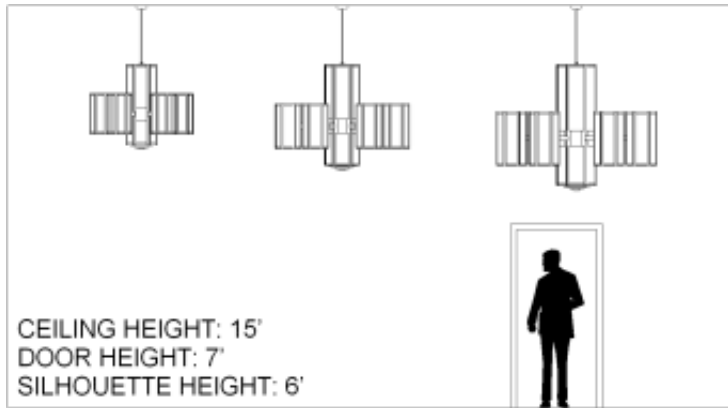

Jamestown Series 6-Arm Satellite Pendant

Model Number	Lamping Code	Body Lamping	Satellite Lamping	Down Lamping	Circuit	Finish	Diffuser	Mounting	Louver
JT4836A	EIB	0lm LED	12-60W A19 (720W)	1-26W PAR38 LED (26W)	3	PC	AD AG	ST CH SP	CR SQ
<ul style="list-style-type: none"> • W 48" • HT 36" • OAH 96" (OverAll Height) • X 1 @ 14"x36" • Y 6 @ 10"x20" 									
JT6045A	EIC	0lm LED	12-60W A19 (720W)	1-26W PAR38 LED (26W)	3	PC	AD AG	ST CH SP	CR SQ
<ul style="list-style-type: none"> • W 60" • HT 47" • OAH 120" (OverAll Height) • X 1 @ 16"x47" • Y 6 @ 12"x22" 									
JT7254A	EID	0lm LED	12-60W A19 (720W)	1-26W PAR38 LED (26W)	3	PC	AD AG	ST CH SP	CR SQ
<ul style="list-style-type: none"> • W 72" • HT 56" • OAH 120" (OverAll Height) • X 1 @ 18"x56" • Y 6 @ 14"x28" 									

SAMPLE CATALOG NUMBER

Model Number - Lamping Code - Finish - Mounting - Diffuser - Options

Scale

Abbreviation Key

Dimensions

W	Width
HT	Height
OAH	OverAll Height

PRODUCT FEATURES

- Fabricated and welded metal housing
- Powder coated metallic finish
- UV stable, white acrylic diffuser (Standard)
- Optional specialty diffuser materials available
- Energy efficient LED or fluorescent lamping
- Wired for three circuit operation (Body Lamping/Down Lamping/Satellite Lamping)
- High power factor electronic ballast or LED driver
- Incandescent lamping is Triac or ELV dimmable - consult lamp and dimmer manufacturer for compatability.
- Optional dimming ballast 120V or 277V (LED or fluorescent lamping)
- Fixture may be Chain or Stem hung (extra length may be added, specify OAH) (OAH - Over All Height - is the length from the ceiling to the bottom of the fixture.)
- Mounts to standard 4" octagonal electrical junction box (by others), Box requires additional structural support (by others)
- For slopes greater than 35 degrees (from horizontal) order steep pitch adapter (Stem only)
- UL / cUL or ETL / cETL listed
- Contact Us for more lamping options.