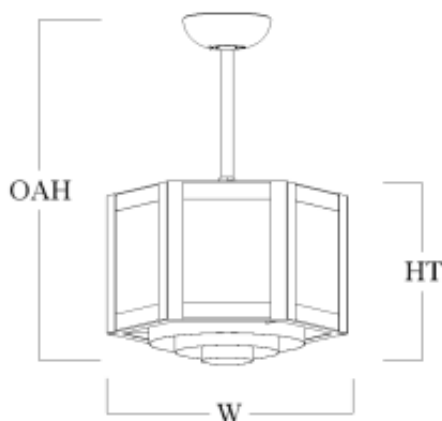

Houston Series Short Pendant

SAMPLE CATALOG NUMBER
Model Number - Lamping Code - Finish - Hanging - Diffuser - Options

Model	Lamping Options															
Model Number	Lamping Code	Body Lamping	Voltage	Circuit	Finish	Louver	Hanging	Diffuser	Options	Dimensions						
HO1207P	ABM	2-F32TBX (77W)	120/277	1	PC	CR	CH	AD	CC	W	12"					
	ABL	2-100W-A21 (200W)	120	1						DM	HT	7"	MC	OAH	4'	TC
HO1408P	DTT	2,600lm LED (24W)	120/277	1	PC	CR	CH	AD	CC	W	14"					
	ABO	2-F42TBX (99W)	120/277	1						DM	HT	8"	MC	OAH	4'	TC
	ABN	3-100W-A21 (300W)	120	1						DM	HT	8"	MC	OAH	4'	TC
HO1609P	DTU	3,800lm LED (34W)	120/277	1	PC	CR	CH	AD	CC	W	16"					
	ABQ	3-F42TBX (148W)	120/277	1						DM	HT	9"	MC	OAH	4'	TC
	ABP	3-100W-A21 (300W)	120	1						DM	HT	9"	MC	OAH	4'	TC
HO1811P	DTV	3,800lm LED (34W)	120/277	1	PC	CR	CH	AD	CC	W	18"					
	ABS	4-F42TBX (197W)	120/277	1						DM	HT	11"	MC	OAH	4'	TC
	ABR	3-100W-A21 (300W)	120	1						DM	HT	11"	MC	OAH	4'	TC

Scale

Abbreviation Key

Dimensions

W	Width
HT	Height
OAH	OverAll Height

Lamp Descriptions

100W-A21	Medium Base, 100W Max, Incandesent or LED
F32TBX	32W triple biax, 4-PIN GX24q-3 base
F42TBX	42W triple biax, 4-PIN GX24q-4 base
LED	3000 Kelvin Warm White LED