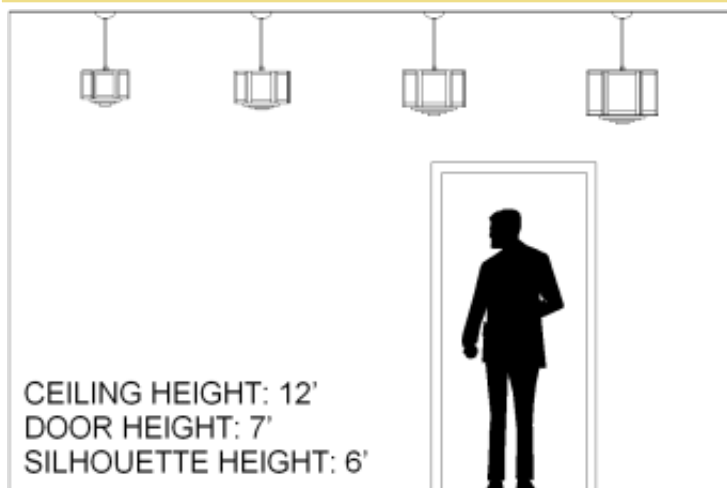

Houston Series Short Pendant

SAMPLE CATALOG NUMBER
Model Number - Lamping Code - Finish - Hanging - Diffuser - Options

Model	Lamping Options															
Model Number	Lamping Code	Body Lamping	Voltage	Circuit	Finish	Louver	Hanging	Diffuser	Options	Dimensions						
HO1207P	ABM	2-F32TBX (77W)	120/277	1	PC	CR	CH	AD	CC	W	12"					
	ABL	2-100W-A21 (200W)	120	1						DM	HT	7"	MC	OAH	4'	TC
HO1408P	DTT	2,600lm LED (24W)	120/277	1	PC	CR	CH	AD	CC	W	14"					
	ABO	2-F42TBX (99W)	120/277	1						DM	HT	8"	MC	OAH	4'	TC
	ABN	3-100W-A21 (300W)	120	1						DM	HT	8"	MC	OAH	4'	TC
HO1609P	DTU	3,800lm LED (34W)	120/277	1	PC	CR	CH	AD	CC	W	16"					
	ABQ	3-F42TBX (148W)	120/277	1						DM	HT	9"	MC	OAH	4'	TC
	ABP	3-100W-A21 (300W)	120	1						DM	HT	9"	MC	OAH	4'	TC
HO1811P	DTV	3,800lm LED (34W)	120/277	1	PC	CR	CH	AD	CC	W	18"					
	ABS	4-F42TBX (197W)	120/277	1						DM	HT	11"	MC	OAH	4'	TC
	ABR	3-100W-A21 (300W)	120	1						DM	HT	11"	MC	OAH	4'	TC

Scale

Abbreviation Key

Dimensions

W	Width
HT	Height
OAH	OverAll Height

Lamp Descriptions

100W-A21	Medium Base, 100W Max, Incandesent or LED
F32TBX	32W triple biax, 4-PIN GX24q-3 base
F42TBX	42W triple biax, 4-PIN GX24q-4 base
LED	3000 Kelvin Warm White LED