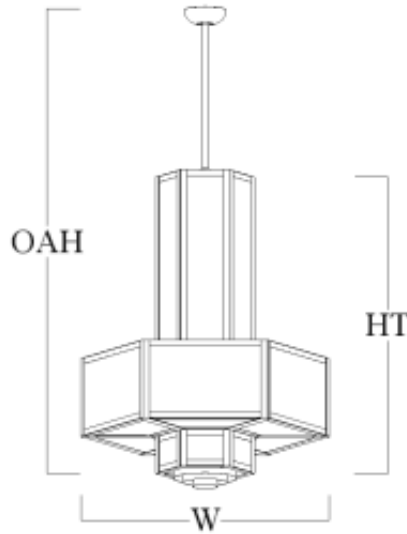

Hammond Series 3-Tier Large Pendant

Model Number	Lamping Code	Body Lamping	Gallery Lamping	Down Lamping	Circuit	Finish	Diffuser	Mounting	Louver	Options
HD3036H • W 30" • HT 38" • OAH 6' (OverAll Height)	AOG	3-100W A21 (300W)	6-150W A21 (900W)	1-300W R40 (300W)	3	PC	AD AG	ST CH SP	CR SQ	SIL
	DWH	15,300lm LED (91W)	32,700lm LED (200W)	7,000lm LED (47W)	2	PC	AD AG	ST CH SP	CR SQ	D1 SIL
HD3642H • W 36" • HT 42" • OAH 96' (OverAll Height)	DJH	6-100W A21 (600W)	6-200W A21 (1200W)	1-300W R40 (300W)	3	PC	AD AG	ST CH SP	CR SQ	SIL
	DWK	15,300lm LED (91W)	32,700lm LED (200W)	12,000lm LED (100W)	2	PC	AD AG	ST CH SP	CR SQ	D1 SIL
HD4249H • W 42" • HT 50" • OAH 10' (OverAll Height)	DJI	6-100W A21 (600W)	6-300W PS25 (1800W)	1-300W R40 (300W)	3	PC	AD AG	ST CH SP	CR SQ	SIL
	DWL	28,100lm LED (159W)	37,800lm LED (236W)	12,000lm LED (100W)	2	PC	AD AG	ST CH SP	CR SQ	D1 SIL
HD5460H • W 54" • HT 60" • OAH 120' (OverAll Height)	ELK	6-100W A21 (600W)	6-300W PS25 (1800W)	1-300W R40 (300W)	3	PC	AD AG	ST CH SP	CR SQ	SIL

Abbreviation Key

Dimensions

W	Width
HT	Height
OAH	OverAll Height

manufacturer for compatibility.

- Optional dimming ballast 120V or 277V (LED or fluorescent lamping)
- Fixture may be Chain or Stem hung (extra length may be added, specify OAH) (OAH - Over All Height - is the length from the ceiling to the bottom of the fixture.)
- Mounts to standard 4" octagonal electrical junction box (by others), Box requires additional structural support (by others)
- For slopes greater than 35 degrees (from horizontal) order steep pitch adapter (Stem only)
- UL / cUL or ETL / cETL listed
- Contact Us for more lamping options.