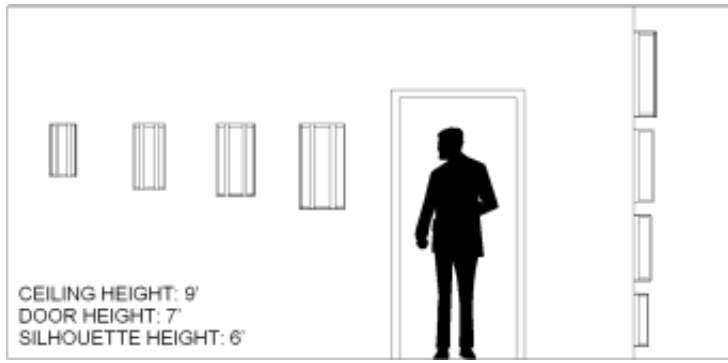

PRODUCT FEATURES

- Fabricated and welded metal housing
- Powder coated metallic finish
- UV stable, white acrylic diffuser (Standard)
- Optional specialty diffuser materials available
- Energy efficient LED or fluorescent lamping
- Wired for single circuit operation (Body Lamping)
- High power factor electronic ballast or LED driver
- Incandescent lamping is Triac or ELV dimmable - consult lamp and dimmer manufacturer for compatibility.
- Optional dimming ballast 120V or 277V (LED or fluorescent lamping)
- Mounts to standard electrical junction box (by others)
- LED Battery Back-Up Available
- UL / cUL or ETL / cETL listed
- Contact Us for more lamping options.

Lamp Descriptions

60W-A19	Medium Base, 60W Max, Incandescent or LED
100W-A21	Medium Base, 100W Max, Incandescent or LED
LED	3000 Kelvin Warm White LED

Finish Types

PC	Powder Coat

Diffuser Types

AD	Acrylic (White Acrylic Standard)
AG	Art Glass

Options

D10	0-10V low voltage control dimming
E	Exterior Fixture Modification Available For Some Models-Contact Manufacturer
BL	Bottom Lens
BD	Bottom Door
MC	Modern Cross
TC	Triple Cross
CC	Celtic Cross