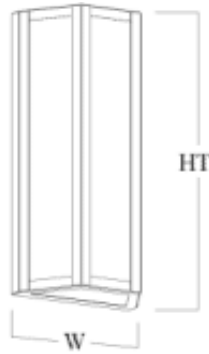

Hebron Series Wall Sconce

SAMPLE CATALOG NUMBER
Model Number - Lamping Code - Finish - Hanging - Diffuser - Options

Model	Lamping Options									
Model Number	Lamping Code	Body Lamping	Voltage	Circuit	Finish	Diffuser	Options	Dimensions		
HB0816S	DYD	1,000lm LED (6W)	120/277	1	PC	AD	BD	W	8"	
	DYE	2,300lm LED (15W)	120/277	1				BL	HT	16"
	ACB	1-60W-A19 (60W)	120	1				CC	EXT	4"
								D10	E	MC
HB1020S	DYF	2,300lm LED (15W)	120/277	1	PC	AD	BD	W	10"	
	DYG	3,400lm LED (27W)	120/277	1				BL	HT	20"
	ACD	2-100W-A21 (200W)	120	1				CC	EXT	5"
								D10	E	MC
HB1222S	DYH	5,800lm LED (36W)	120/277	1	PC	AD	BD	W	12"	
	DYI	6,500lm LED (41W)	120/277	1				BL	HT	22"
	ACG	3-100W-A21 (300W)	120	1				CC	EXT	6"
								D10	E	MC
HB1426S	DDT	6,300lm LED (42W)	120/277	1	PC	AD	BD	W	14"	
	DYJ	8,300lm LED (48W)	120/277	1				BL	HT	26"
	ACI	3-100W-A21 (300W)	120	1				CC	EXT	7"
								D10	E	MC

Scale

Abbreviation Key

Dimensions

W	Width
HT	Height
EXT	Extension

PRODUCT FEATURES

- Fabricated and welded metal housing
- Powder coated metallic finish
- UV stable, white acrylic diffuser (Standard)
- Optional specialty diffuser materials available
- Energy efficient LED or fluorescent lamping
- Wired for single circuit operation (Body Lamping)
- High power factor electronic ballast or LED driver
- Incandescent lamping is Triac or ELV dimmable - consult lamp and dimmer manufacturer for compatibility.
- Optional dimming ballast 120V or 277V (LED or fluorescent lamping)
- Mounts to standard electrical junction box (by others)
- LED Battery Back-Up Available
- UL / cUL or ETL / cETL listed
- Contact Us for more lamping options.