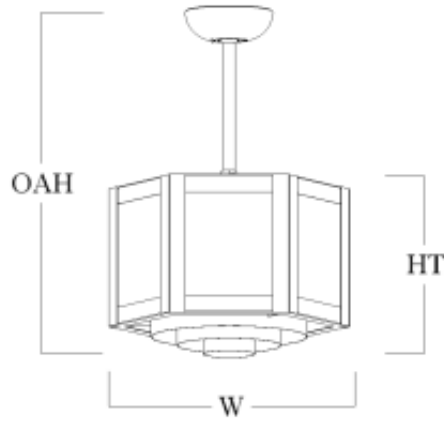

Hebron Series Short Pendant

Model Number	Lamping Code	Body Lamping	Circuit	Finish	Diffuser	Mounting	Louver	Options
HB1207P • W 12 • HT 7 • OAH 48 (OverAll Height)	ABL	2-100W A21 (200W)	1	PC	AD AG	ST CH SM SP	CR SQ	SIL LOGO
HB1408P • W 14 • HT 8 • OAH 48 (OverAll Height)	DTT	2,600lm LED (22W)	1	PC	AD AG	ST CH SM SP	CR SQ	D1 LOGO SIL
	ABN	3-100W A21 (300W)	1	PC	AD AG	ST CH SM SP	CR SQ	SIL LOGO
HB1609P • W 16 • HT 9 • OAH 48 (OverAll Height)	DTU	3,800lm LED (31W)	1	PC	AD AG	ST CH SM SP	CR SQ	D1 LOGO SIL
	ABP	3-100W A21 (300W)	1	PC	AD AG	ST CH SM SP	CR SQ	SIL LOGO
HB1811P • W 18 • HT 11 • OAH 48 (OverAll Height)	DTV	3,800lm LED (31W)	1	PC	AD AG	ST CH SM SP	CR SQ	D1 LOGO SIL
	ABR	3-100W A21 (300W)	1	PC	AD AG	ST CH SM SP	CR SQ	SIL LOGO
HB2208P • W 22 • HT 8 • OAH 48 (OverAll Height)	ENE	8,500lm LED (53W)	1	PC	AD AG	ST CH SM SP	CR SQ	D1 D2 LOGO SIL
	ENF	13,900lm LED (106W)	1	PC	AD AG	ST CH SM SP	CR SQ	D1 LOGO SIL