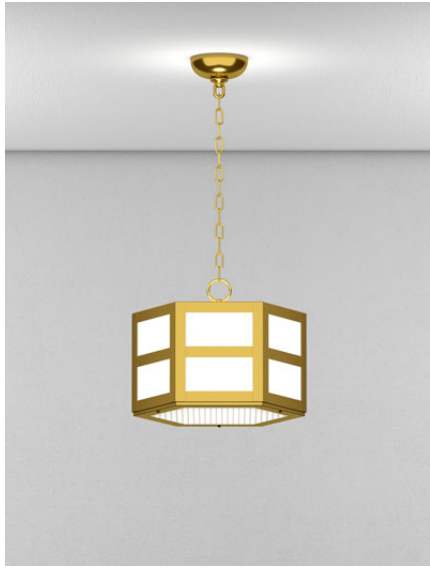

Hebron Series Short Pendant

Model Number	Lamping Code	Body Lamping	Circuit	Finish	Diffuser	Mounting	Louver	Options
HB1207P • W 12 • HT 7 • OAH 48 (OverAll Height)	ABL	2-100W A21 (200W)	1	PC	AD AG	ST CH SM SP	CR SQ	SIL LOGO
HB1408P • W 14 • HT 8 • OAH 48 (OverAll Height)	DTT	2,600lm LED (22W)	1	PC	AD AG	ST CH SM SP	CR SQ	D1 LOGO SIL
	ABN	3-100W A21 (300W)	1	PC	AD AG	ST CH SM SP	CR SQ	SIL LOGO
HB1609P • W 16 • HT 9 • OAH 48 (OverAll Height)	DTU	3,800lm LED (31W)	1	PC	AD AG	ST CH SM SP	CR SQ	D1 LOGO SIL
	ABP	3-100W A21 (300W)	1	PC	AD AG	ST CH SM SP	CR SQ	SIL LOGO
HB1811P • W 18 • HT 11 • OAH 48 (OverAll Height)	DTV	3,800lm LED (31W)	1	PC	AD AG	ST CH SM SP	CR SQ	D1 LOGO SIL
	ABR	3-100W A21 (300W)	1	PC	AD AG	ST CH SM SP	CR SQ	SIL LOGO
HB2208P • W 22 • HT 8 • OAH 48 (OverAll Height)	ENE	8,500lm LED (53W)	1	PC	AD AG	ST CH SM SP	CR SQ	D1 D2 LOGO SIL
	ENF	13,900lm LED (106W)	1	PC	AD AG	ST CH SM SP	CR SQ	D1 LOGO SIL

SAMPLE CATALOG NUMBER

Model Number - Lamping Code - Finish - Mounting - Diffuser - Options