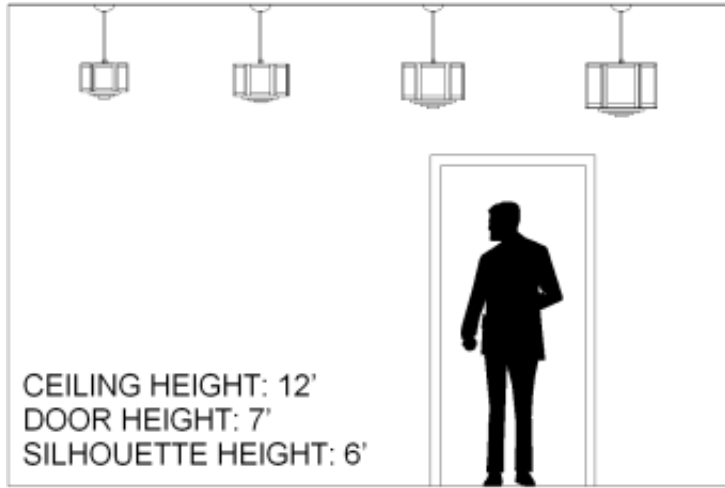

SAMPLE CATALOG NUMBER

Model Number - Lamping Code - Finish - Mounting - Diffuser - Options

Scale

PRODUCT FEATURES

- Fabricated and welded metal housing
- Powder coated metallic finish
- UV stable, white acrylic diffuser (Standard)
- Optional specialty diffuser materials available
- Energy efficient LED or fluorescent lamping
- Wired for single circuit operation (Body Lamping)
- High power factor electronic ballast or LED driver
- Standard LED color temperature is 3000K with 80 CRI. Contact us for other color temperature or CRI options.
- Incandescent lamping is Triac or ELV dimmable - consult lamp and dimmer manufacturer for compatibility.
- Optional dimming ballast 120V or 277V (LED or fluorescent lamping)
- Fixture may be Chain or Stem hung (extra length may be added, specify OAH) (OAH - Over All Height - is the length from the ceiling to the bottom of the fixture.)
- Mounts to standard 4" octagonal electrical junction box (by others)
- For slopes greater than 35 degrees (from horizontal) order steep pitch adapter (Stem only)
- UL / cUL or ETL / cETL listed
- Contact Us for more lamping options.