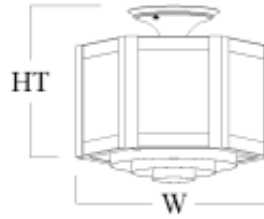

## Cambridge Series Ceiling Mount

Model Number	Lamping Code	Body Lamping	Circuit	Finish	Diffuser	Mounting	Louver
<b>CA1207C</b>	ABT	2-100W-A21 (200W)	1	PC	AD AG	CC FM	CR SQ
<ul style="list-style-type: none"> <li>• W 12"</li> <li>• HT 10"</li> </ul>							
<b>CA1408C</b>	DTR	2,600lm LED (22W)	1	PC	AD AG	CC FM	CR SQ
<ul style="list-style-type: none"> <li>• W 14"</li> <li>• HT 11"</li> </ul>							
	ABV	3-100W-A21 (300W)	1	PC	AD AG	CC FM	CR SQ
<b>CA1609C</b>	DTS	3,800lm LED (31W)	1	PC	AD AG	CC FM	CR SQ
<ul style="list-style-type: none"> <li>• W 16"</li> <li>• HT 12"</li> </ul>							
	ABX	3-100W-A21 (300W)	1	PC	AD AG	CC FM	CR SQ
<b>CA1811C</b>	DOQ	3,800lm LED (31W)	1	PC	AD AG	CC FM	CR SQ
<ul style="list-style-type: none"> <li>• W 18"</li> <li>• HT 14"</li> </ul>							
	ABZ	3-100W-A21 (300W)	1	PC	AD AG	CC FM	CR SQ
<b>CA2206C</b>	DUL	6-60W-A19 (360W)	1	PC	AD AG	CC FM	CR SQ
<ul style="list-style-type: none"> <li>• W 22"</li> <li>• HT 7"</li> </ul>							

SAMPLE CATALOG NUMBER

**Model Number - Lamping Code - Finish - Mounting - Diffuser - Options**

Scale

Abbreviation Key

CEILING HEIGHT: 9'  
 DOOR HEIGHT: 7'  
 SILHOUETTE HEIGHT: 6'

**PRODUCT FEATURES**

- Fabricated and welded metal housing
- Powder coated metallic finish
- UV stable, white acrylic diffuser (Standard)
- Optional specialty diffuser materials available
- Energy efficient LED or fluorescent lamping
- Wired for single circuit operation (Body Lamping)
- High power factor electronic ballast or LED driver
- Incandescent lamping is Triac or ELV dimmable - consult lamp and dimmer manufacturer for compatability.
- Optional dimming ballast 120V or 277V (LED or fluorescent lamping)
- Mounts to standard 4" octagonal electrical junction box (by others)
- UL / cUL or ETL / cETL listed
- Contact Us for more lamping options.