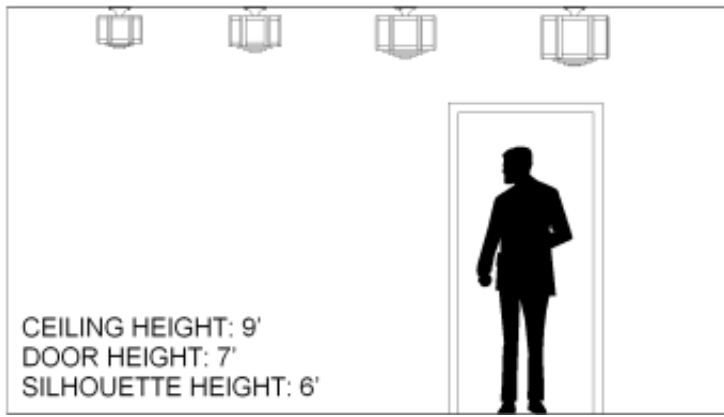

## Cambridge Series Ceiling Mount

Model Number	Lamping Code	Body Lamping	Circuit	Finish	Diffuser	Mounting	Louver
<b>CA1207C</b>	ABT	2-100W-A21 (200W)	1	PC	AD AG	CC FM	CR SQ
<ul style="list-style-type: none"> <li>• W 12"</li> <li>• HT 10"</li> </ul>							
<b>CA1408C</b>	DTR	2,600lm LED (22W)	1	PC	AD AG	CC FM	CR SQ
<ul style="list-style-type: none"> <li>• W 14"</li> <li>• HT 11"</li> </ul>							
	ABV	3-100W-A21 (300W)	1	PC	AD AG	CC FM	CR SQ
<b>CA1609C</b>	DTS	3,800lm LED (31W)	1	PC	AD AG	CC FM	CR SQ
<ul style="list-style-type: none"> <li>• W 16"</li> <li>• HT 12"</li> </ul>							
	ABX	3-100W-A21 (300W)	1	PC	AD AG	CC FM	CR SQ
<b>CA1811C</b>	DOQ	3,800lm LED (31W)	1	PC	AD AG	CC FM	CR SQ
<ul style="list-style-type: none"> <li>• W 18"</li> <li>• HT 14"</li> </ul>							
	ABZ	3-100W-A21 (300W)	1	PC	AD AG	CC FM	CR SQ
<b>CA2206C</b>	DUL	6-60W-A19 (360W)	1	PC	AD AG	CC FM	CR SQ
<ul style="list-style-type: none"> <li>• W 22"</li> <li>• HT 7"</li> </ul>							

SAMPLE CATALOG NUMBER

**Model Number - Lamping Code - Finish - Mounting - Diffuser - Options**

Scale

Abbreviation Key

CEILING HEIGHT: 9'  
 DOOR HEIGHT: 7'  
 SILHOUETTE HEIGHT: 6'

**PRODUCT FEATURES**

- Fabricated and welded metal housing
- Powder coated metallic finish
- UV stable, white acrylic diffuser (Standard)
- Optional specialty diffuser materials available
- Energy efficient LED or fluorescent lamping
- Wired for single circuit operation (Body Lamping)
- High power factor electronic ballast or LED driver
- Incandescent lamping is Triac or ELV dimmable - consult lamp and dimmer manufacturer for compatability.
- Optional dimming ballast 120V or 277V (LED or fluorescent lamping)
- Mounts to standard 4" octagonal electrical junction box (by others)
- UL / cUL or ETL / cETL listed
- Contact Us for more lamping options.