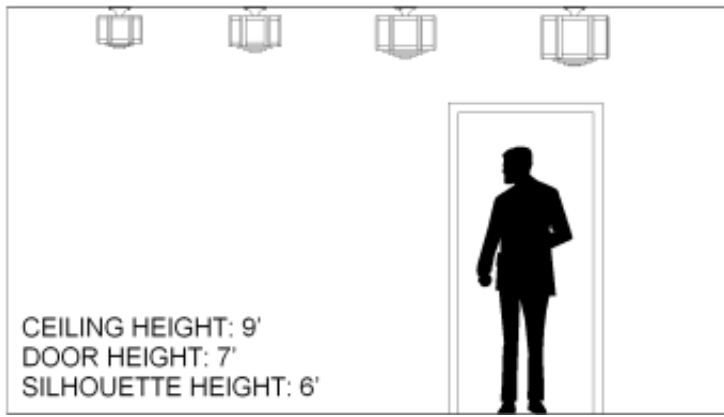

PRODUCT FEATURES

- Fabricated and welded metal housing
- Powder coated metallic finish
- UV stable, white acrylic diffuser (Standard)
- Optional specialty diffuser materials available
- Energy efficient LED or fluorescent lamping
- Wired for single circuit operation (Body Lamping)
- High power factor electronic ballast or LED driver
- Incandescent lamping is Triac or ELV dimmable - consult lamp and dimmer manufacturer for compatability.
- Optional dimming ballast 120V or 277V (LED or fluorescent lamping)
- Mounts to standard 4" octagonal electrical junction box (by others)
- UL / cUL or ETL / cETL listed
- Contact Us for more lamping options.

Dimensions

W	Width
HT	Height

Lamps

100W-A21	Medium Base, 100W Max, Incandesent or LED
60W-A19	Medium Base, 60W Max, Incandesent or LED

Finish Types

PC	Powder Coat

Diffuser Types

AD	Standard Acrylic Diffuser
AG	Premium Glass Diffuser

Mountings

CC	Ceiling Canopy
FM	Flush Mount

Louvers

CR	Concentric Ring
SQ	Square Cell

Options

D1	LED 0-10V low voltage control dimming