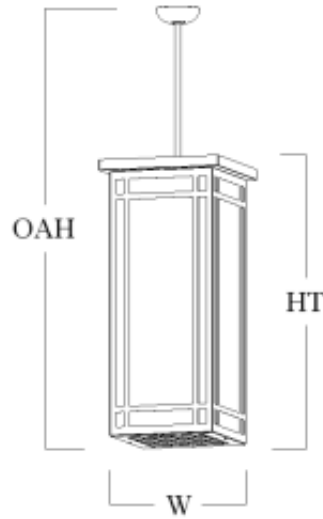

## Billings Series Pendant

Model Number	Lamping Code	Body Lamping	Circuit	Finish	Diffuser	Mounting	Louder
<b>BI2408L</b>	GKV	8,600lm LED (53W)	1	PC	AD	ST SP	BL
<ul style="list-style-type: none"> <li>• W 24"</li> <li>• HT 8"</li> <li>• OAH 36" (OverAll Height)</li> </ul>							
<b>BI3610L</b>	GKU	11,600lm LED (58W)	1	PC	AD	ST SP	BL
<ul style="list-style-type: none"> <li>• W 36"</li> <li>• HT 10"</li> <li>• OAH 60" (OverAll Height)</li> </ul>							
<b>BI4211L</b>	GKT	15,700lm LED (80W)	1	PC	AD	ST SP	BL
<ul style="list-style-type: none"> <li>• W 42"</li> <li>• HT 11"</li> <li>• OAH 60" (OverAll Height)</li> </ul>							