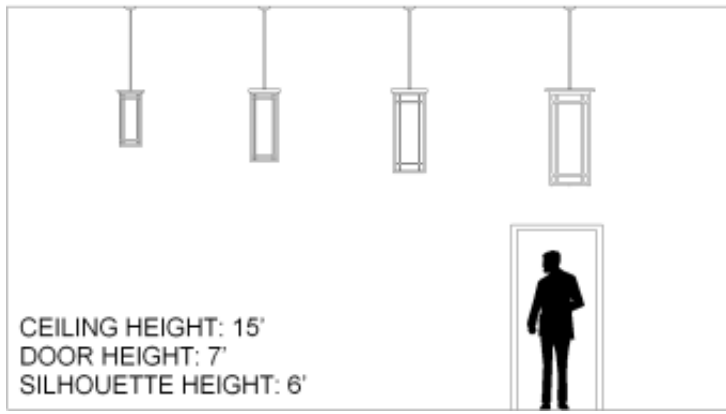

SP

Steep Pitch Canopy for Stem

Louvers

BL

Bottom Lens

Dimming Types

0

D1

PRODUCT FEATURES

- Fabricated and welded metal housing
- Powder coated metallic finish
- UV stable, white acrylic diffuser (Standard)
- Optional specialty diffuser materials available
- Energy efficient LED lamping
- High power factor electronic LED driver
- Wired for dual circuit operation, Body Lamping and Down Lamping
- Standard LED CCT is 3000 Kelvin - contact us for alternate color temperature availability
- Standard LED CRI is 80 - contact us for alternate CRI availability
- Incandescent lamping is Triac or ELV dimmable - consult lamp and dimmer manufacturer for compatibility.
- Standard LED dimming is 0-10v
- Optional line voltage (Triac or ELV) LED dimming is available - consult for compatibility
- Fixture is Stem hung (extra length may be added, specify OAH) (OAH - Over All Height - is the length from the ceiling to the bottom of the fixture.)
- Mounts to standard electrical junction box (by others), Box may require additional structural support (by others)
- For slopes greater than 35 degrees (from horizontal) order steep pitch adapter (Stem only)
- UL / cUL or ETL / cETL listed
- Contact Us for more lamping options.