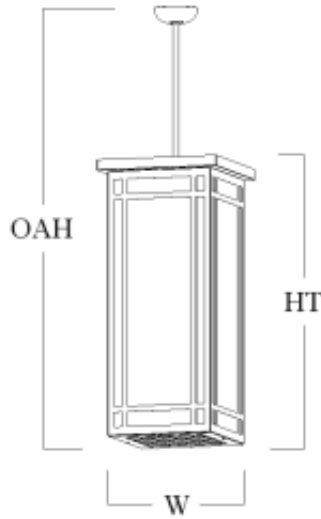

Bedford Series Pendant

Model Number	Lamping Code	Body Lamping	Circuit	Finish	Diffuser	Mounting	Louver	Options
BF0816L	GKN	3,200lm LED (22W)	1	PC	AD	ST CH SM SP AC	SQ	D1 D2* D3 SIL
<ul style="list-style-type: none"> • W 08" • HT 24" • OAH 36" (OverAll Height) 								
BF0824L	GJW	4,800lm LED (31W)	1	PC	AD	ST CH SM SP AC	SQ	D1 D3 SIL
<ul style="list-style-type: none"> • W 08" • HT 24" • OAH 96" (OverAll Height) 								
BF0836L	GJV	7,300lm LED (49W)	1	PC	AD	ST CH SM SP AC	SQ	D1 D3 SIL
<ul style="list-style-type: none"> • W 08" • HT 36" • OAH 72" (OverAll Height) 								
BF0848L	ETV	9,600lm LED (66W)	1	PC	AD	ST CH SM SP AC	SQ	D1 D3 SIL
<ul style="list-style-type: none"> • W 08" • HT 48" • OAH 96" (OverAll Height) 								

- Fabricated and welded metal housing
- Powder coated metallic finish
- UV stable, white acrylic diffuser (Standard)
- Optional specialty diffuser materials available
- Energy efficient LED or fluorescent lamping
- Wired for dual circuit operation (Body Lamping/Down Lamping)
- High power factor electronic ballast or LED driver
- Standard LED color temperature is 3000K with 80 CRI. Contact us for other color temperature or CRI options.
- Incandescent lamping is Triac or ELV dimmable - consult lamp and dimmer manufacturer for compatibility.
- Optional dimming ballast 120V or 277V (LED or fluorescent lamping)
- Fixture is Chain or Stem hung (extra length may be added, specify OAH) (OAH - Over All Height - is the length from the ceiling to the bottom of the fixture.)
- Mounts to standard electrical junction box (by others), Box may require additional structural support (by others)
- For slopes greater than 35 degrees (from horizontal) order steep pitch adapter (Stem only)
- UL / cUL or ETL / cETL listed
- Contact Us for more lamping options.