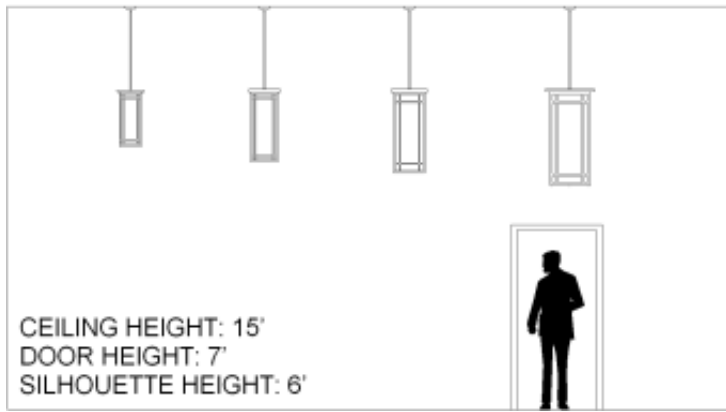

PRODUCT FEATURES

- Fabricated and welded metal housing
- Powder coated metallic finish
- UV stable, white acrylic diffuser (Standard)
- Optional specialty diffuser materials available
- Energy efficient LED or fluorescent lamping
- Wired for dual circuit operation (Body Lamping/Down Lamping)
- High power factor electronic ballast or LED driver
- Standard LED color temperature is 3000K with 80 CRI. Contact us for other color temperature or CRI options.
- Incandescent lamping is Triac or ELV dimmable - consult lamp and dimmer manufacturer for compatibility.
- Optional dimming ballast 120V or 277V (LED or fluorescent lamping)
- Fixture is Chain or Stem hung (extra length may be added, specify OAH) (OAH - Over All Height - is the length from the ceiling to the bottom of the fixture.)
- Mounts to standard electrical junction box (by others), Box may require additional structural support (by others)
- For slopes greater than 35 degrees (from horizontal) order steep pitch adapter (Stem only)
- UL / cUL or ETL / cETL listed
- Contact Us for more lamping options.

AD Standard Acrylic Diffuser

Mountings

ST	Stem
CH	Chain
SM	Surface Mount Chain
SP	Steep Pitch Canopy for Stem
AC	Air Craft Cable

Louvers

SQ	Square Cell

Dimming Types

0	D1
1	D2
2	D3

Options

SIL	Silhouette Symbol