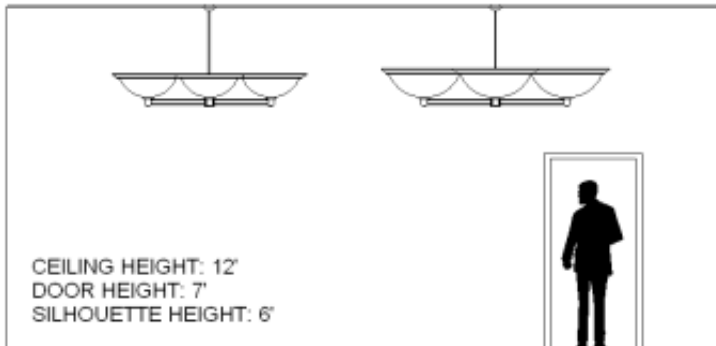

Scale

PRODUCT FEATURES

- Fabricated and welded metal housing
- Powder coated metallic finish
- UV stable, white acrylic diffuser (Standard)
- Optional specialty diffuser materials available
- Energy efficient LED or fluorescent lamping
- Wired for dual circuit operation (Body Lamping/Down Lamping)
- High power factor electronic ballast or LED driver

Abbreviation Key

Dimensions

W	Width
HT	Height
OAH	Overall Height
Y	Y-Dimension

Lamp Descriptions

100A19	100W A19, medium base
F26TBX	26W triple biax, 4-PIN GX24q-3 base
F32TBX	32W triple biax, 4-PIN GX24q-3 base
F42TBX	42W triple biax, 4-PIN GX24q-4 base
LED	3000 Kelvin Warm White LED

Finishes

PC	Powder Coat