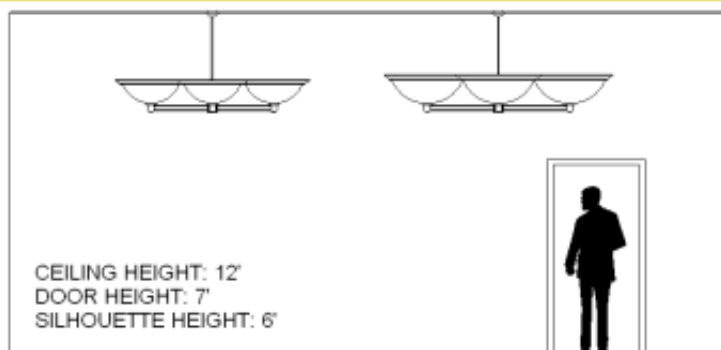

Scale

PRODUCT FEATURES

- Fabricated and welded metal housing
- Powder coated metallic finish
- UV stable, white acrylic diffuser (Standard)
- Optional specialty diffuser materials available
- Energy efficient LED or fluorescent lamping
- Wired for dual circuit operation (Body Lamping/Down Lamping)
- High power factor electronic ballast or LED driver

Abbreviation Key

Dimensions

W	Width
HT	Height
OAH	Overall Height
Y	Y-Dimension

Lamp Descriptions

100A19	100W A19, medium base
F26TBX	26W triple biax, 4-PIN GX24q-3 base
F32TBX	32W triple biax, 4-PIN GX24q-3 base
F42TBX	42W triple biax, 4-PIN GX24q-4 base
LED	3000 Kelvin Warm White LED

Finishes

PC	Powder Coat