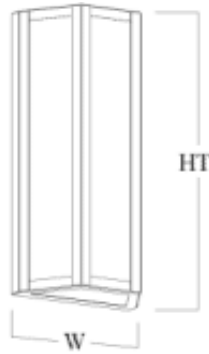

Hebron Series Wall Sconce

SAMPLE CATALOG NUMBER
Model Number - Lamping Code - Finish - Hanging - Diffuser - Options

Model	Lamping Options								
Model Number	Lamping Code	Body Lamping	Voltage	Circuit	Finish	Diffuser	Options	Dimensions	
HB0816S	DYD	1,000lm LED (8W)	120/277	1	PC	AD	BD	W	8"
	DYE	2,100lm LED (17W)	120/277	1		AG	BL	HT	16"
	BOZ	1-F27BX (27W)	120/277	1		GA	CC	OAH	N/A
	ACB	1-60A19 (60W)	120	1			DM	EXT	4"
						MC			
						TC			
HB1020S	DYF	2,100lm LED (17W)	120/277	1	PC	AD	BD	W	10"
	DYG	3,100lm LED (24W)	120/277	1		AG	BL	HT	20"
	BMV	1-F39BX (39W)	120/277	1		GA	CC	OAH	N/A
	ACD	2-100A19 (200W)	120	1			DM	EXT	5"
						MC			
						TC			
HB1222S	DYH	5,600lm LED (44W)	120/277	1	PC	AD	BD	W	12"
	DYI	6,300lm LED (48W)	120/277	1		AG	BL	HT	22"
	ACH	2-F39BX (77W)	120/277	1		GA	CC	OAH	N/A
	ACG	3-100A19 (300W)	120	1			DM	EXT	6"
						MC			
						TC			
HB1426S	DDT	6,300lm LED (50W)	120/277	1	PC	AD	BD	W	14"
	DYJ	8,400lm LED (66W)	120/277	1		AG	BL	HT	26"
	ACJ	2-F40BX (77W)	120/277	1		GA	CC	OAH	N/A
	ACI	3-150A21 (450W)	120	1			DM	EXT	7"
						MC			
						TC			

Scale

Abbreviation Key

Dimensions

W	Width
HT	Height
OAH	Overall Height
EXT	Extension

Lamp Descriptions

PRODUCT FEATURES

- Fabricated and welded metal housing
- Powder coated metallic finish
- UV stable, white acrylic diffuser (Standard)
- Optional specialty diffuser materials available
- Energy efficient LED or fluorescent lamping
- Wired for single circuit operation (Body Lamping)
- High power factor electronic ballast or LED driver
- Optional dimming ballast 120V or 277V (LED or fluorescent lamping)
- Mounts to standard electrical junction box (by others)
- LED Battery Back-Up Available
- UL / cUL or ETL / cETL listed
- Contact Us for more lamping options.