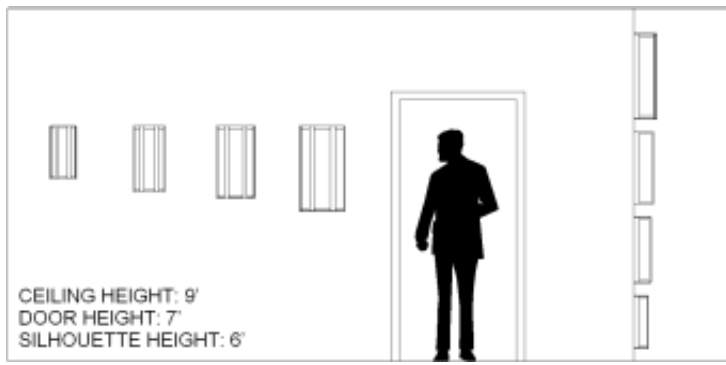

Hebron Series Wall Sconce

SAMPLE CATALOG NUMBER
Model Number - Lamping Code - Finish - Hanging - Diffuser - Options

Model	Lamping Options								
Model Number	Lamping Code	Body Lamping	Voltage	Circuit	Finish	Diffuser	Options	Dimensions	
HB0816S	DYD	1,000lm LED (8W)	120/277	1	PC	AD	BD	W	8"
	DYE	2,100lm LED (17W)	120/277	1		AG	BL	HT	16"
	BOZ	1-F27BX (27W)	120/277	1		GA	CC	OAH	N/A
	ACB	1-60A19 (60W)	120	1			DM	EXT	4"
						MC			
						TC			
HB1020S	DYF	2,100lm LED (17W)	120/277	1	PC	AD	BD	W	10"
	DYG	3,100lm LED (24W)	120/277	1		AG	BL	HT	20"
	BMV	1-F39BX (39W)	120/277	1		GA	CC	OAH	N/A
	ACD	2-100A19 (200W)	120	1			DM	EXT	5"
						MC			
						TC			
HB1222S	DYH	5,600lm LED (44W)	120/277	1	PC	AD	BD	W	12"
	DYI	6,300lm LED (48W)	120/277	1		AG	BL	HT	22"
	ACH	2-F39BX (77W)	120/277	1		GA	CC	OAH	N/A
	ACG	3-100A19 (300W)	120	1			DM	EXT	6"
						MC			
						TC			
HB1426S	DDT	6,300lm LED (50W)	120/277	1	PC	AD	BD	W	14"
	DYJ	8,400lm LED (66W)	120/277	1		AG	BL	HT	26"
	ACJ	2-F40BX (77W)	120/277	1		GA	CC	OAH	N/A
	ACI	3-150A21 (450W)	120	1			DM	EXT	7"
						MC			
						TC			

Scale

Abbreviation Key

Dimensions

W	Width
HT	Height
OAH	Overall Height
EXT	Extension

Lamp Descriptions

PRODUCT FEATURES

- Fabricated and welded metal housing
- Powder coated metallic finish
- UV stable, white acrylic diffuser (Standard)
- Optional specialty diffuser materials available
- Energy efficient LED or fluorescent lamping
- Wired for single circuit operation (Body Lamping)
- High power factor electronic ballast or LED driver
- Optional dimming ballast 120V or 277V (LED or fluorescent lamping)
- Mounts to standard electrical junction box (by others)
- LED Battery Back-Up Available
- UL / cUL or ETL / cETL listed
- Contact Us for more lamping options.